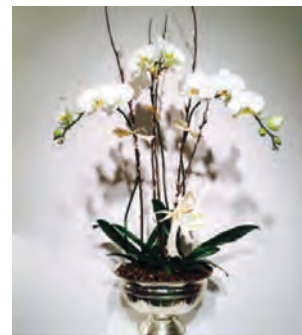

For free design assistance, please call 615-876-3695 or email us at leigh@conventionflorist.com

ORCHIDS

Single Phalaenopsis Plant
Composition \$60

Double Phalaenopsis Plant
Composition \$90

Triple Phalaenopsis Plant
Composition \$125