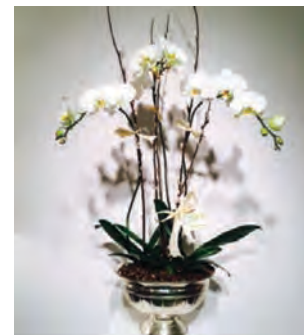

For free design assistance, please call 615-876-3695 or email us at leigh@conventionflorist.com

ORCHIDS

Single Phalaenopsis Plant
Composition \$60

Double Phalaenopsis Plant
Composition \$90

Triple Phalaenopsis Plant
Composition \$125